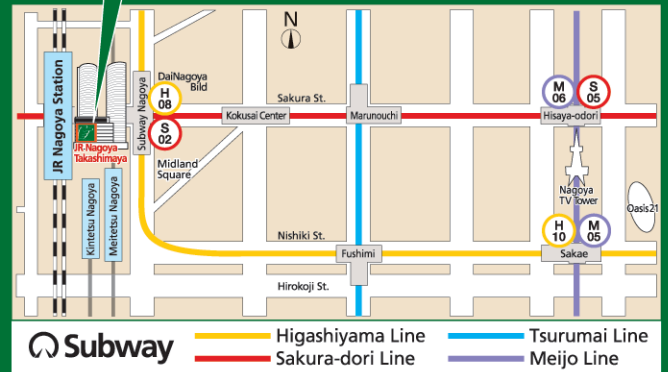

# NAGOYA STORE

Open: 10:00 a.m. to 8:00 p.m.

JR Nagoya Takashimaya 5th - 11th Floors,  
1-1-4 Meieki, Nakamura-ku, Nagoya-shi 450-6003

Main Phone Number 052-566-0109

## NAGOYA STORE

Right above JR Nagoya Station